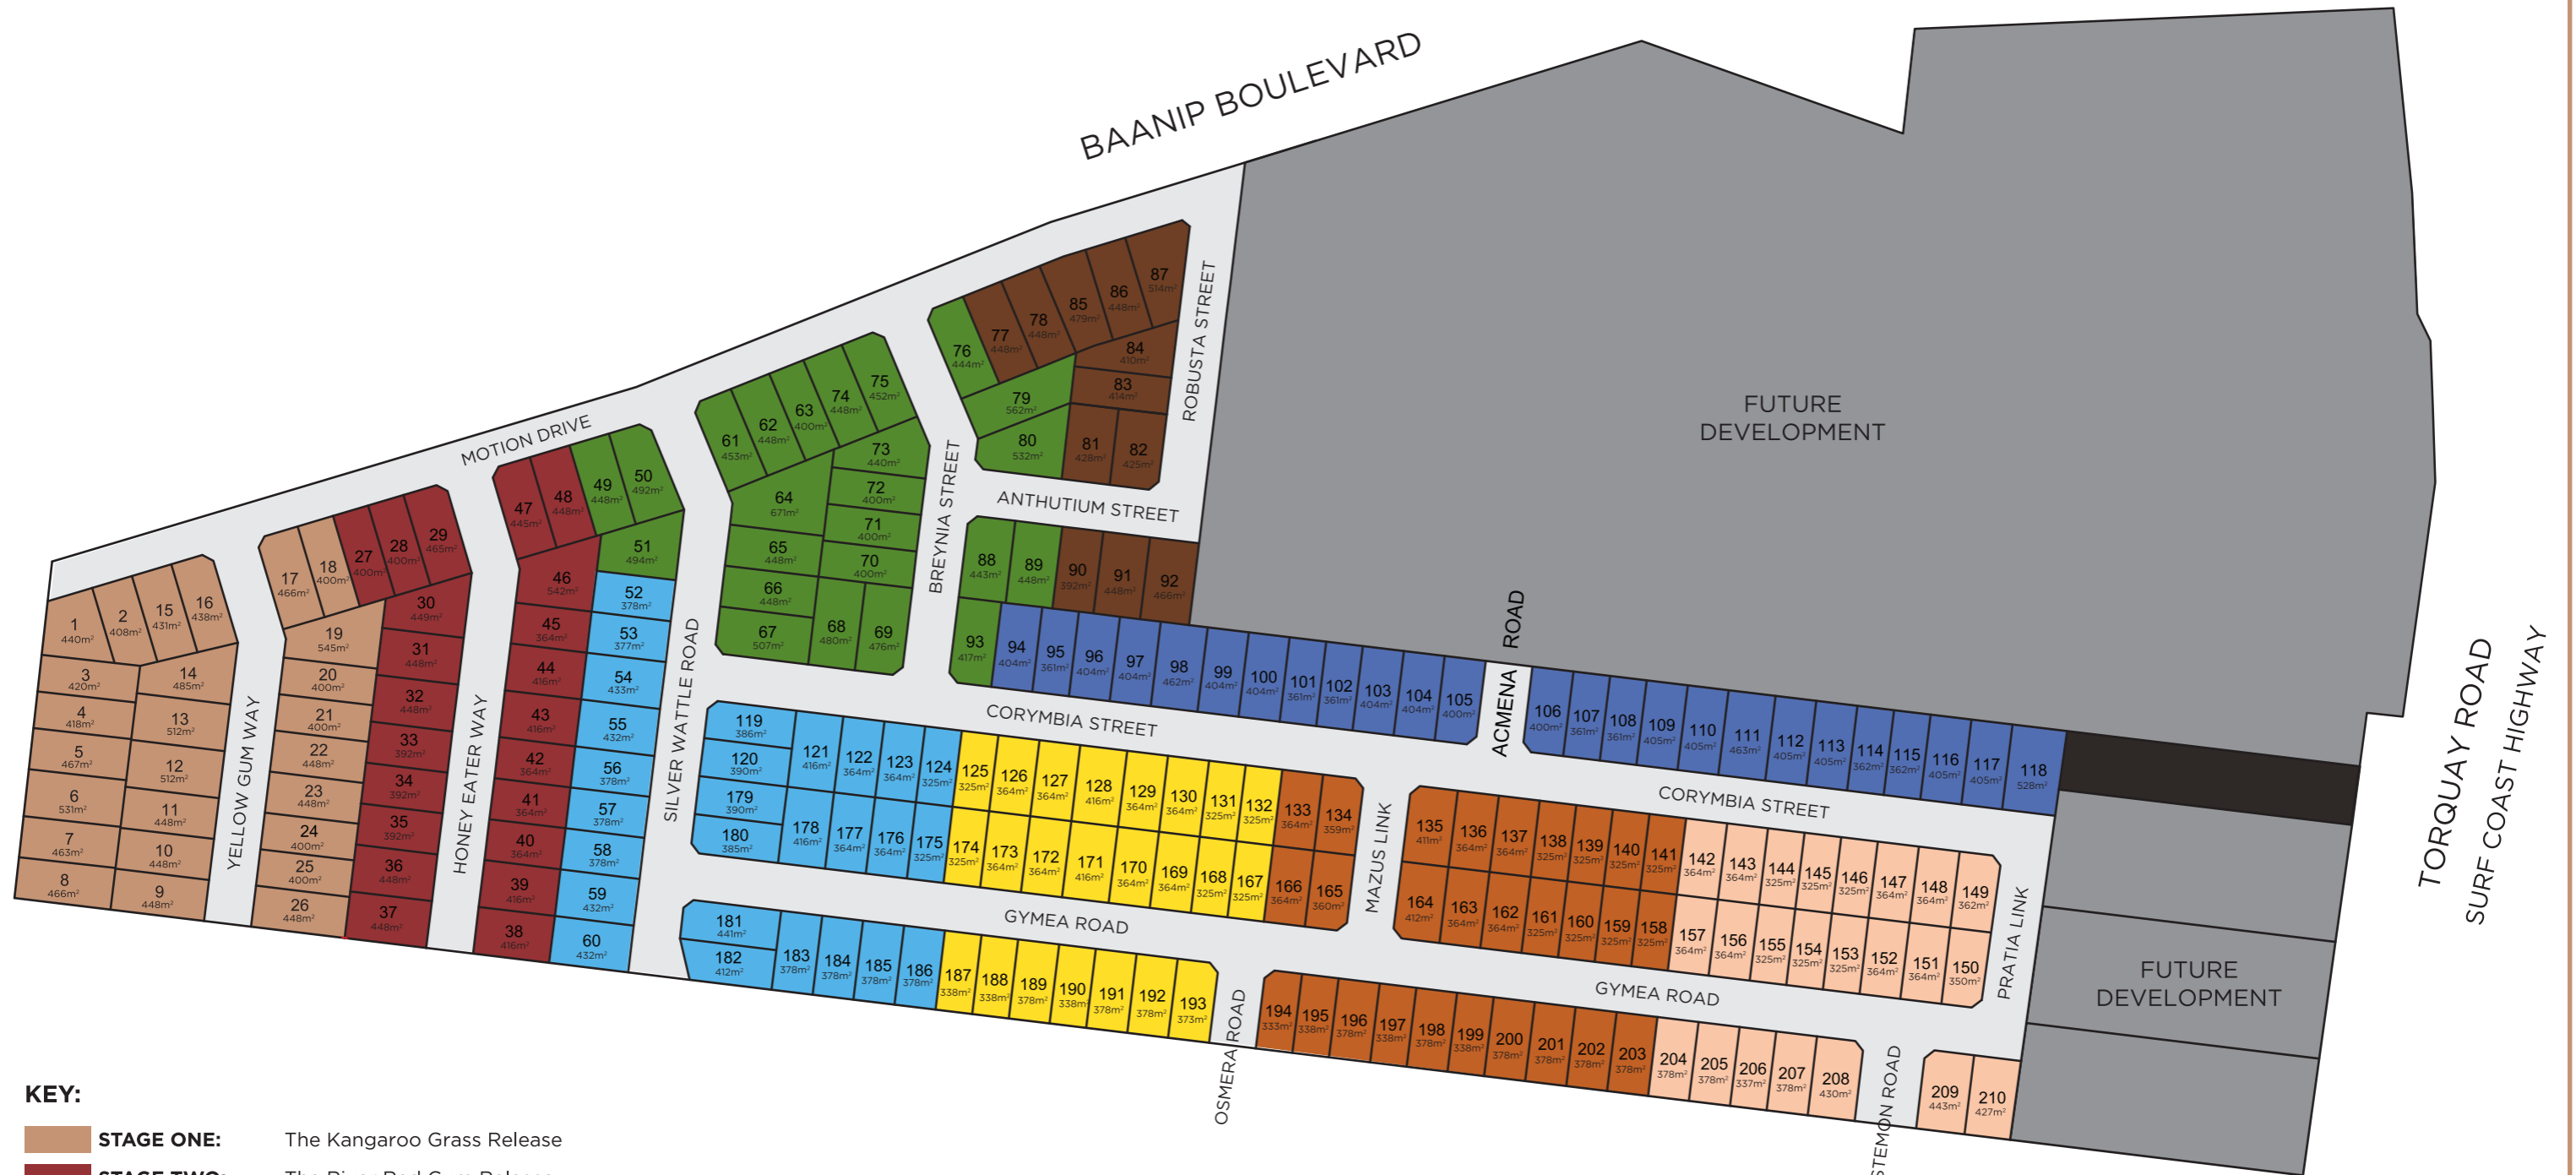

YARINGA

ARMSTRONG CREEK

KEY:

- STAGE ONE:** The Kangaroo Grass Release
- STAGE TWO:** The River Red Gum Release
- STAGE THREE:** The Sheoak Release
- STAGE FOUR:** The Golden Wattle Release
- STAGE FIVE:** The Blackwood Release
- STAGE SIX:** The Flax Lily Release
- STAGE SEVEN:** The Saltbush Release
- STAGE EIGHT:** The Woodland Release
- STAGE NINE:** The Sun Orchid Release
- STAGE TEN:** The Yellow Gum Release