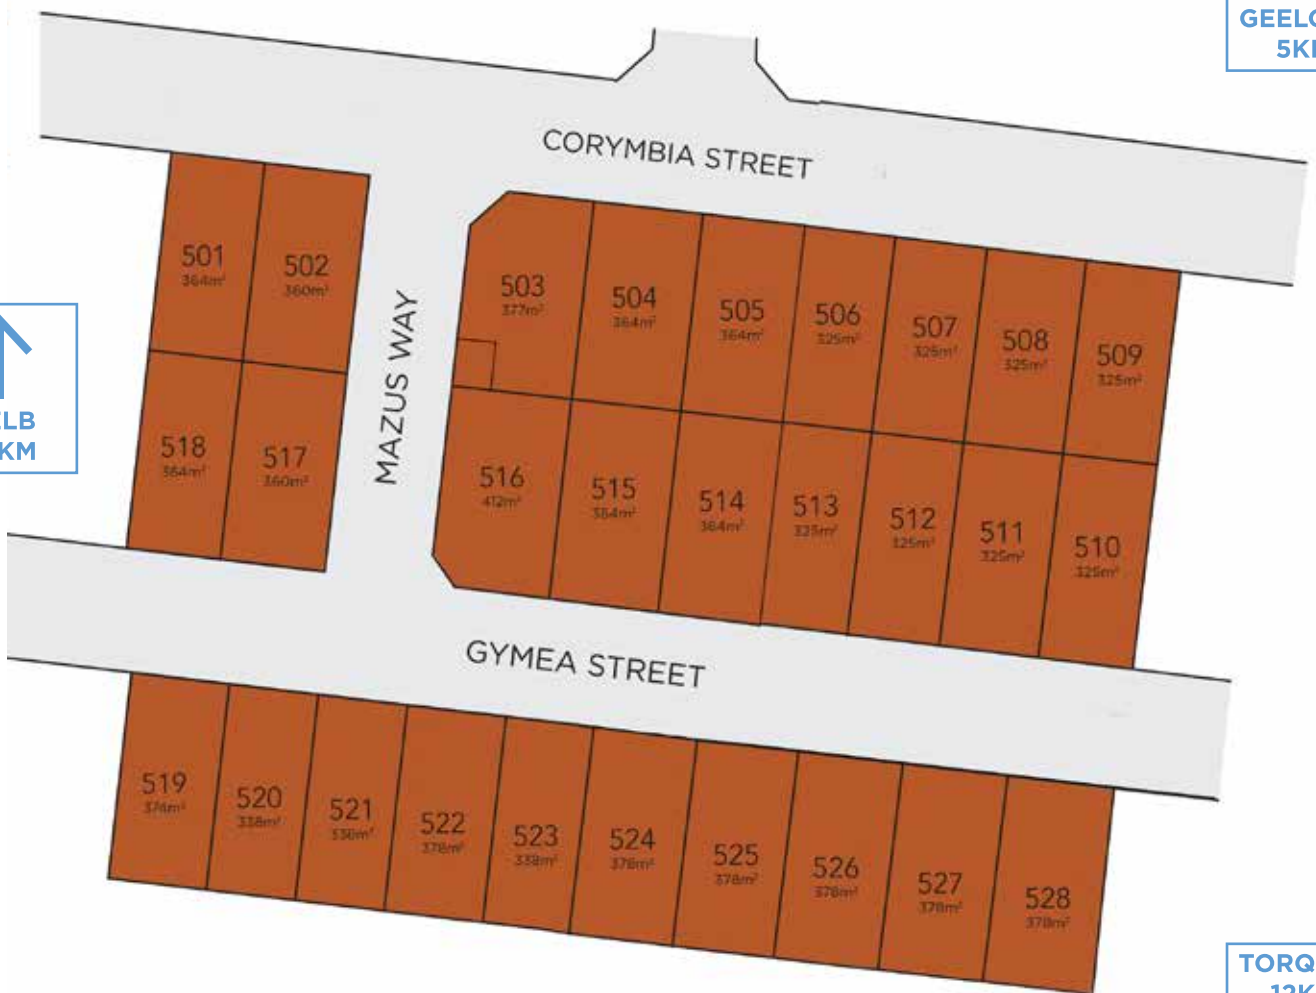

\$30K REBATE

AVAILABLE

*T & Cs Apply

STAGE FIVE - The Blackwood Release

YARINGA

ARMSTRONG CREEK

↑
GEELONG
5KM

↑
MELB
80KM

TORQUAY
12KM
↓

Particulars herein are for information only and do not constitute any representation by the vendors or the agent. Prospective purchasers should check all measurements in the contract of sale price to purchase.